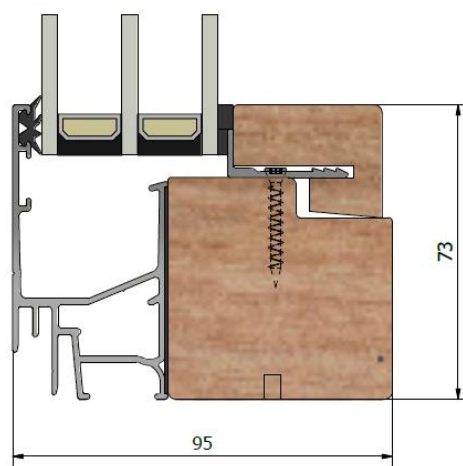

Stil LFI953

Fixed window tripple glazed, internally beaded

Product Facts

Frame depth (mm)	95
Sound reduction Rw (dB)	33 – 46
U-value (W/m ² K)	1,0 - 1,3
Surface finish	Optional RAL or NCS
Weep holes	Hidden or Visible
Opening	-
Hinges	-

Install the windowsill in the innermost track